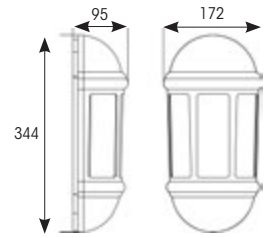

Max 8 metres
5 seconds to 8 minutes
2 - 2000 LUX - Photocell Off

White - PIR

INPUT	HERTZ	TEMP	LIFETIME (HRS)	CRI	SDCM	BEAM ANGLE	CLASS	IP	IK
220/240V	50/60Hz	-10 to 40°C	L70 60,000	80	6	110°	2	IP65	IK08